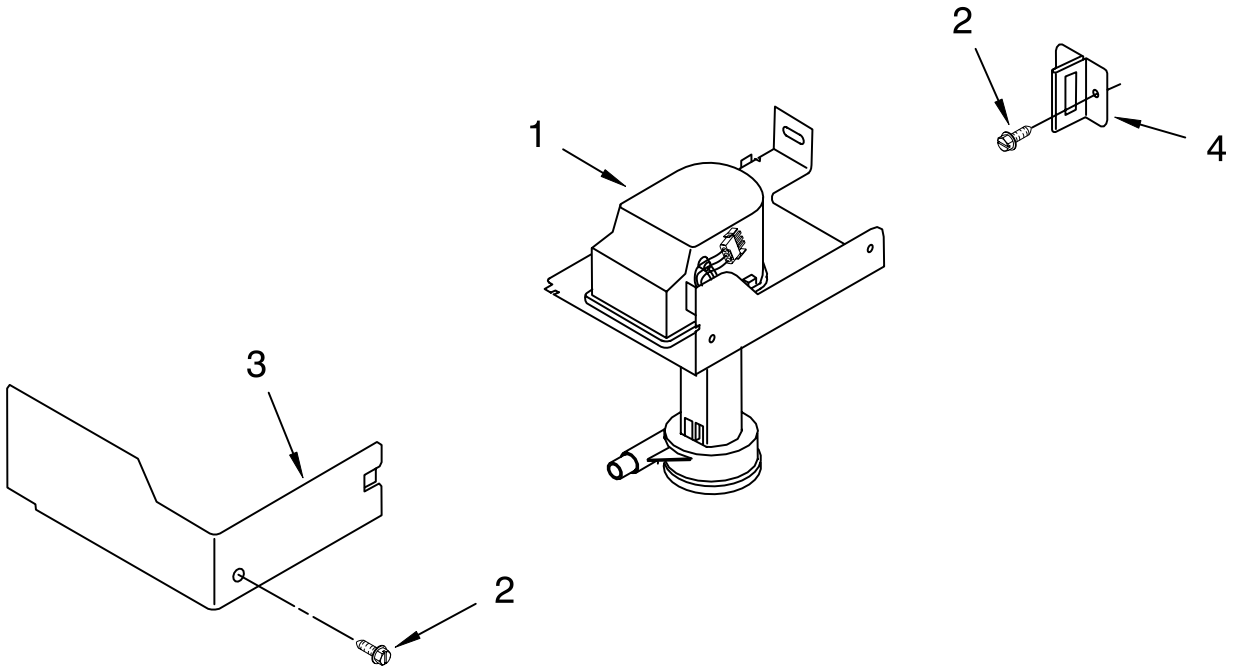

PUMP PARTS

For Models: KUIS18NNJW7, KUIS18NNJT7, KUIS18NNJB7, KUIS18NNJS7
(White) (Biscuit) (Black) (Stainless Steel)

Illus. No.	Part No.	DESCRIPTION
1	2217220	Pump, Water (Complete)
2	3400884	Screw 8-18 x 5/8
3	2185677	Cover, Pump
4	2185585	Bracket, Connector Assembly

FOR ORDERING INFORMATION REFER TO PARTS PRICE LIST